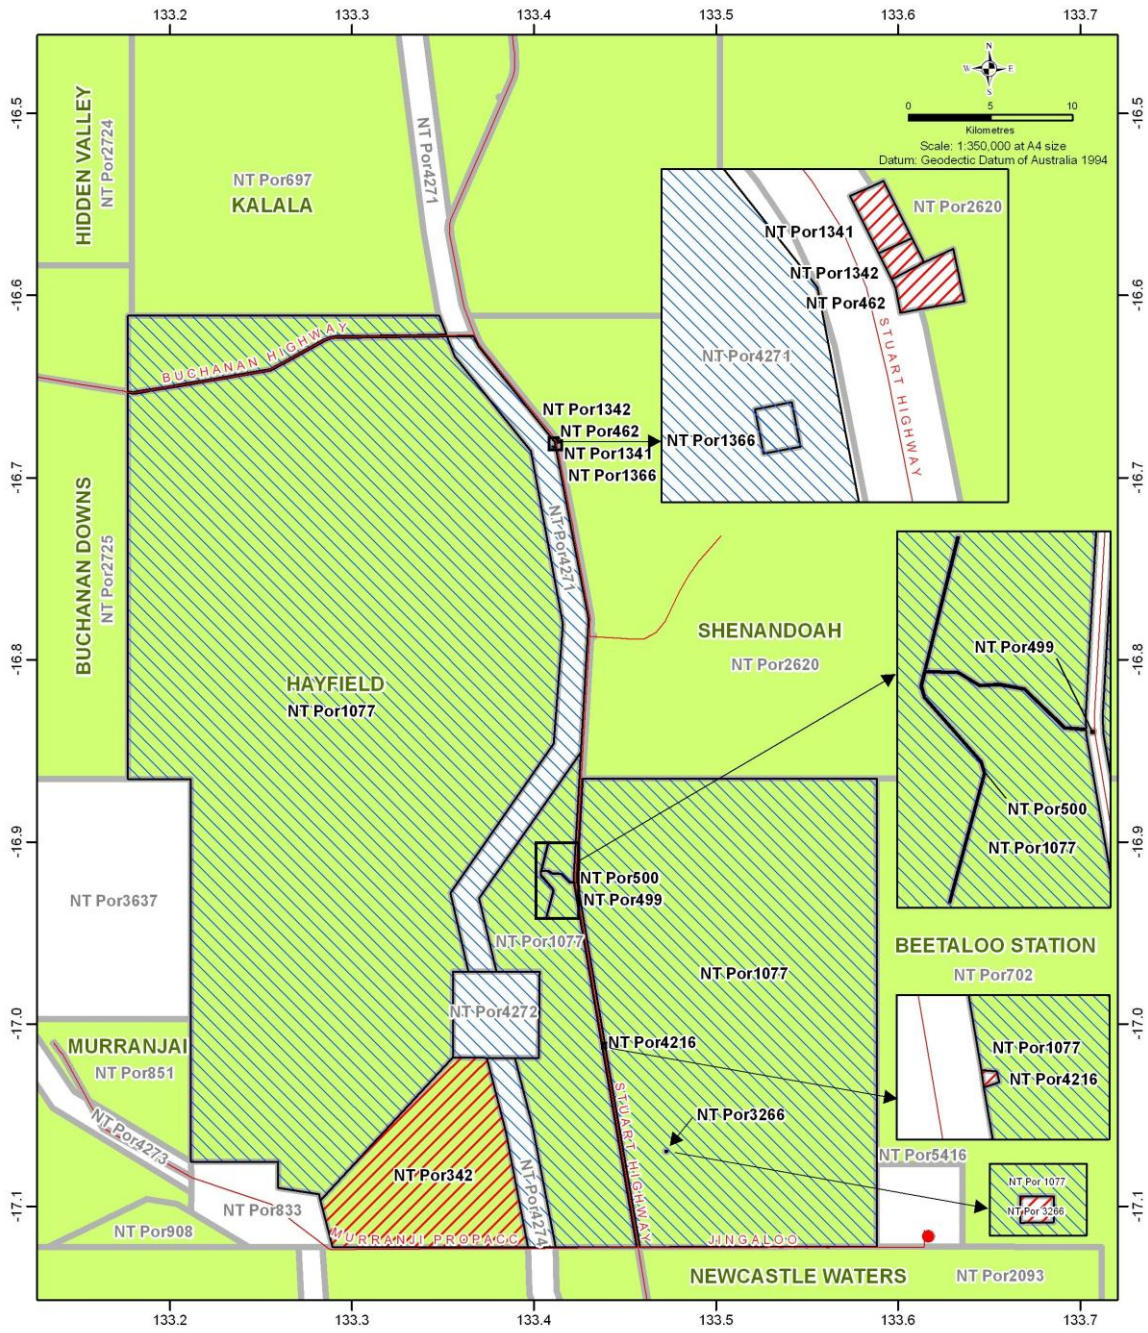

Schedule B

Map of Determination Area

Hayfield Native Title Determination Map

Data supplied by the Northern Territory Government (NTG). The NLC and NTG accept no liability and give no undertakings, guarantees or warranties concerning the accuracy, completeness or fitness for purpose of the information provided. NLC GIS#: 2012_0314_A4P_Hayfield Date: 14/06/12

Northern Land Council

Aboriginal Communities

- Major
- Minor
- Family Outstation
- NTG Road Centrelines

Legend

- Native Title Exists
- Native Title does not Exist
- Cadastre
- Pastoral Properties

Locality Map